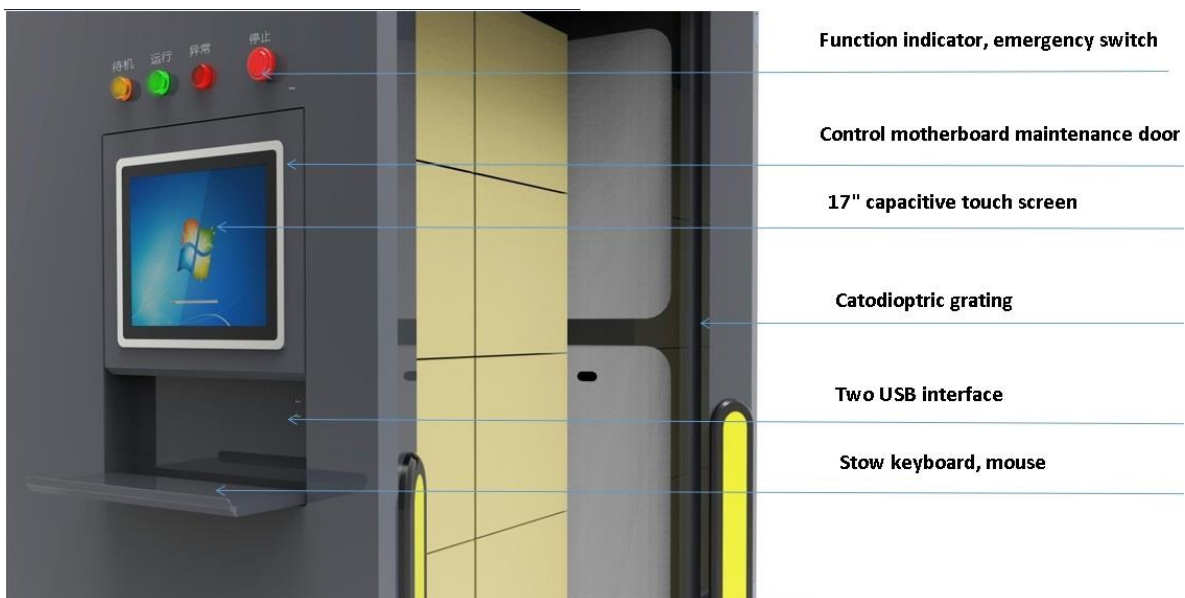

## Profile:

- Simple and atmospheric appearance, large dimension can contain a variety of cage cart types and shelf trolley
- The roll-up door automatically opens and closes, fully shielded, no risk of stray reads
- Reliable performance and accurate read rates for bulk readings, up to more than 800 items
- Support network port, SDK, expanded with WIFI, 4G and other communication methods
- Ideal for electric meter, laundry, garments and other products in-out stock in bulk inventory
- OEM, Custom logo printing is welcome

**Specification:**

Protocol	ISO18000-6C (EPC C1G2)
Interface	Support network port
Antenna	Build-in Antenna
Material	Durable Nylon
Cabinet Dimension	2450*1800*2025.4mm
Door Dimension	850*2100mm
Working frequency	ETSI 865~867MHz
	FCC 902~928MHz
	CCC 920~925MHz, 840 ~ 845MHz
	NCC 924~927MHz
System	Standard windows, 7-inch industrial touch all-in-one. Android is optional.
Camera	Built-in wide-angle surveillance camera.
Sensors	Built-in 6 sets of cargo sensors, real-time detection of cargo location.
Option	WIFI, 4G and other communication methods.
Led Indicators	Standby, operation, exceptions
Power supplier	220V
Others	<ul style="list-style-type: none"> <li>✓ 6 ultra-quiet casters, the single wheel load is more than 150KG, and the height is adjustable.</li> <li>✓ USB interface, easy to import, copy out the corresponding data, or external keyboard and other operations.</li> <li>✓ Equipped with an external keyboard and mouse.</li> </ul>